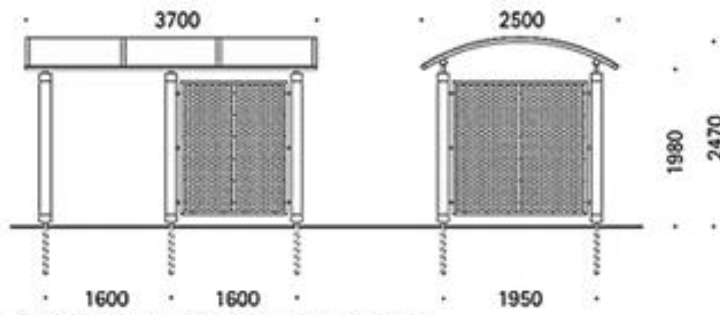

Kastrup

Kolding

Arcade

ps 1000

r1000

R 1000 with curved roof construction (standard)

R 1000 with flat roof construction

Ikast