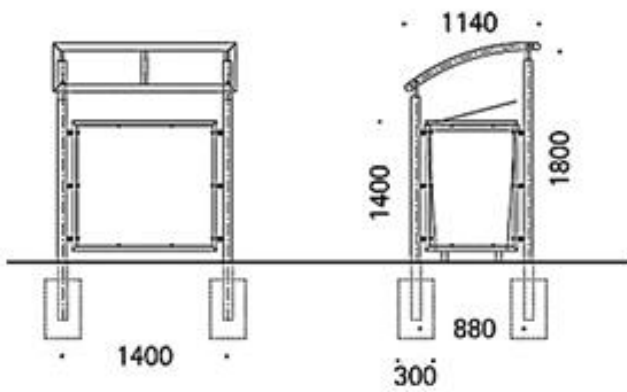

ps

PS Milieu 1