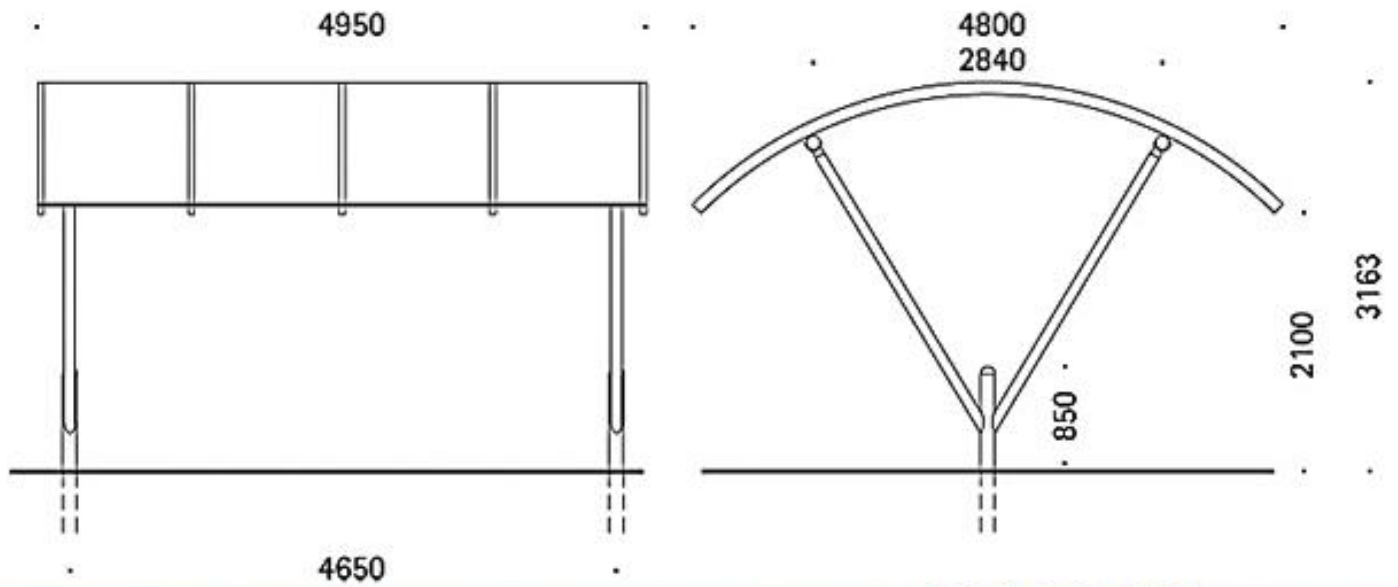

Kastrup

Kolding

Arcade

ps 1000

r1000

R 1000 with curved roof construction (standard)

R 1000 with flat roof construction

Ikast