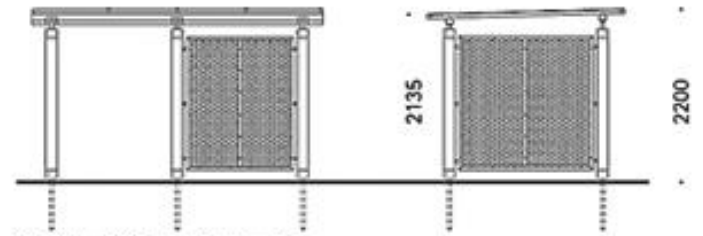

Kastrup

Kolding

Arcade

ps 1000

r1000

R 1000 with curved roof construction (standard)

R 1000 with flat roof construction

Ikast

Duro

ps

PS Milieu 1

PS Milieu 2

PS Milieu 3

si 2000

Vhe

Kyvkyd