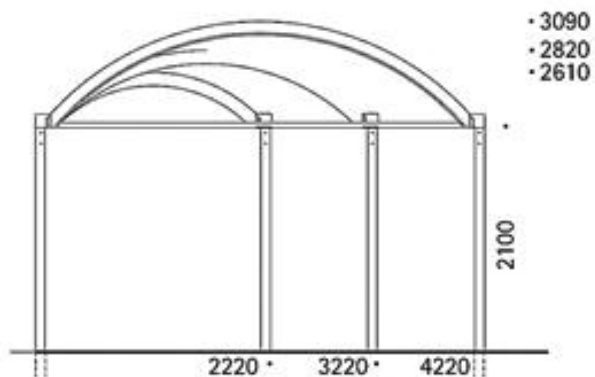

Kastrup

Kolding

Arcade

ps 1000

r1000

R 1000 with curved roof construction (standard)

R 1000 with flat roof construction

Ikast