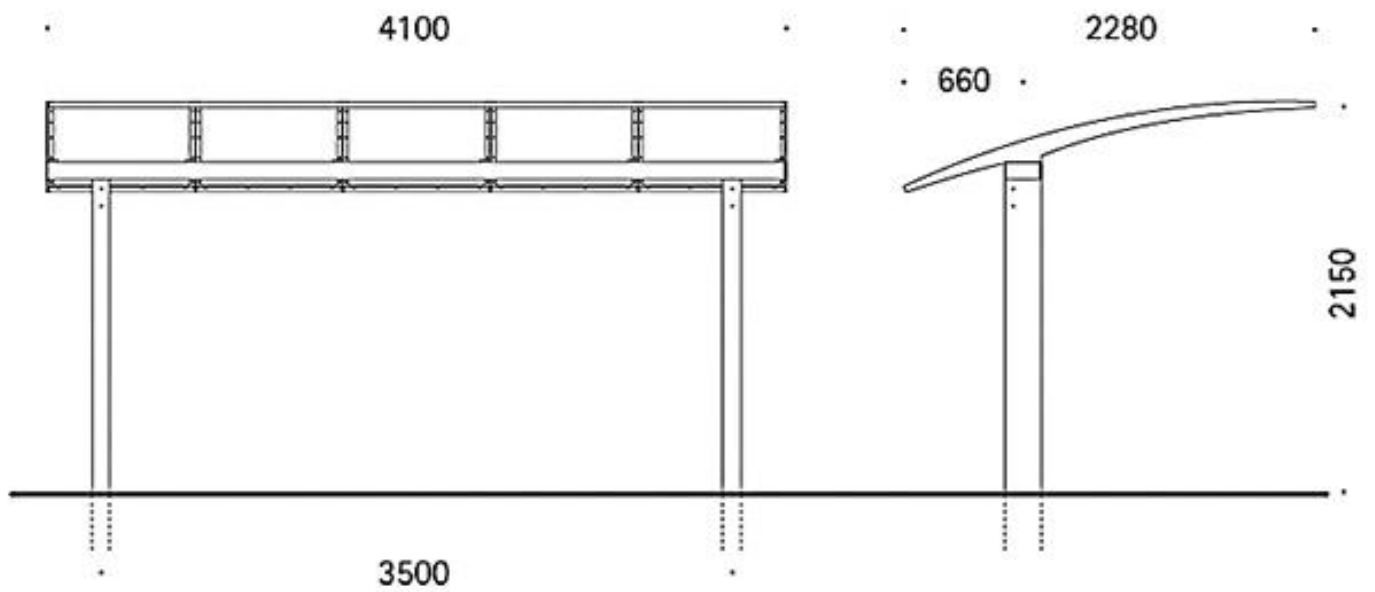

Kastrup

Kolding

Arcade

ps 1000

r1000

R 1000 with curved roof construction (standard)

R 1000 with flat roof construction

Ikast