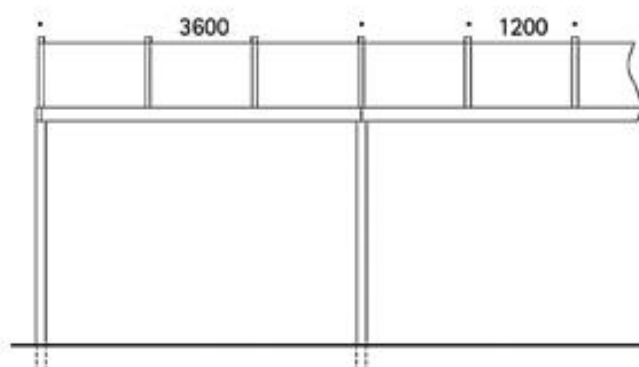

Kastrup

Kolding

Arcade

ps 1000

r1000

R 1000 with curved roof construction (standard)

R 1000 with flat roof construction

Ikast